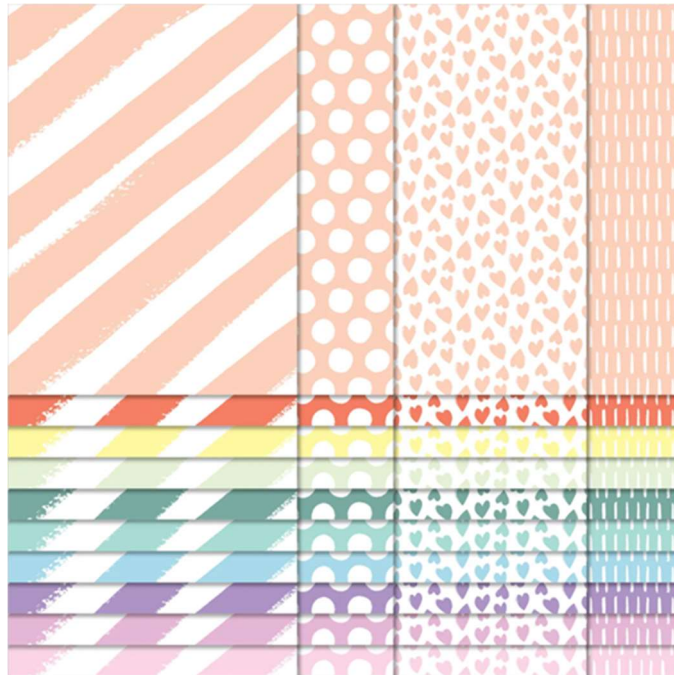

Subtles Designer Series Paper  
Paper Basics • 6" x 6" (15.2 x 15.2 cm) • Designer Series Paper®

# Designer Series Paper® Subtles Designer Series Paper

Set of 40 sheets    2 each of 2 double sided designs in 10 colors  
23-24 Page 133                      161644

**French:** Papier De La Série Design Subtles

**German:** Designerpapier Pastellfarben

**Collection:** Subtles Collection    **Colors:** Petal Pink, Calypso Coral, Lemon Lolly, Soft Sea Foam, Lost Lagoon, Pool Party, Balmy Blue, Highland Heather, Fresh Freesia, Bubble Bath