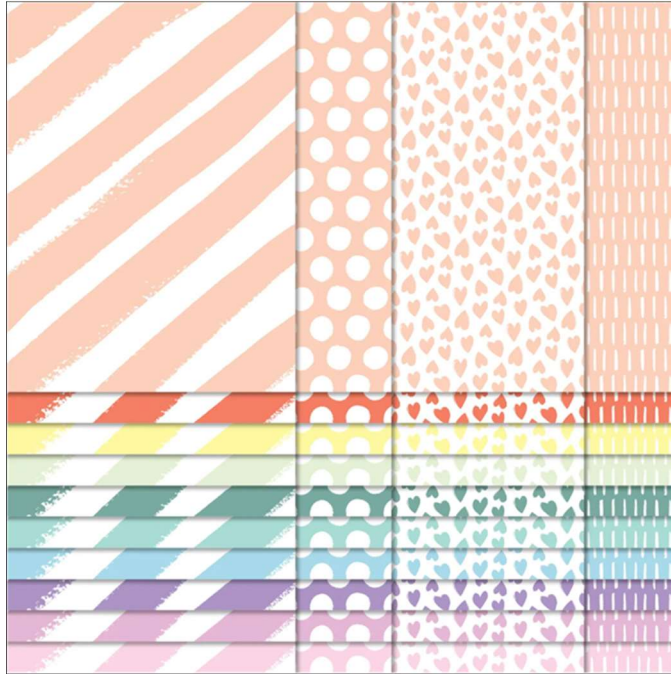

Designer Series Paper®  
Subtles Designer Series Paper

Subtles Designer Series Paper  
Paper Basics • 6" x 6" (15.2 x 15.2 cm) • Designer Series Paper®

Set of 40 sheets 2 each of 2 double sided designs in 10 colors  
23-24 Page 133 161644

**French:** Papier De La Série Design Subtils

**German:** Designerpapier Pastellfarben

**Collection:** Subtles Collection **Colors:** Petal Pink, Calypso Coral, Lemon Lolly, Soft Sea Foam, Lost Lagoon, Pool Party, Balmy Blue, Highland Heather, Fresh Freesia, Bubble Bath