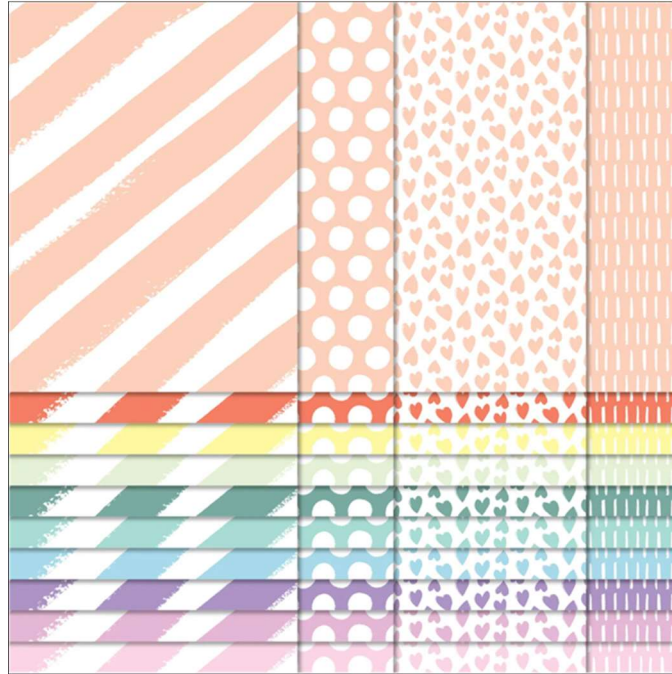

Designer Series Paper®
Subtles Designer Series Paper

Subtles Designer Series Paper
Paper Basics • 6" x 6" (15.2 x 15.2 cm) • Designer Series Paper®

Set of 40 sheets 2 each of 2 double sided designs in 10 colors
23-24 Page 133 161644

French: Papier De La Série Design Subtils

German: Designerpapier Pastellfarben

Collection: Subtles Collection **Colors:** Petal Pink, Calypso Coral, Lemon Lolly, Soft Sea Foam, Lost Lagoon, Pool Party, Balmy Blue, Highland Heather, Fresh Freesia, Bubble Bath