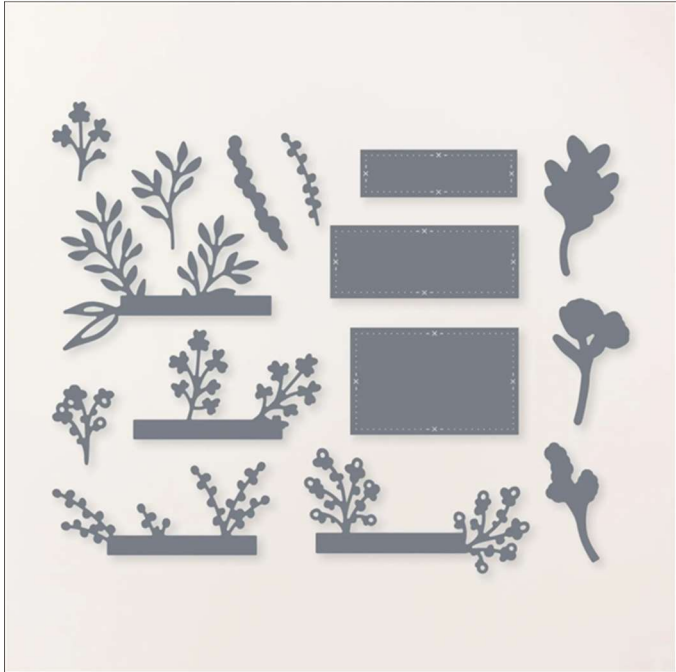

Dies Timeless Arrangements Dies

Set of 16 dies Largest die: 2 5/8" x 2" (6.7 x 5.1 cm).
23-24 Page 160 161525

French: Poinçons Compositions Classiques

German: Stanzformen Zeitlos Arrangiert

Coordinates with: Timeless Arrangements