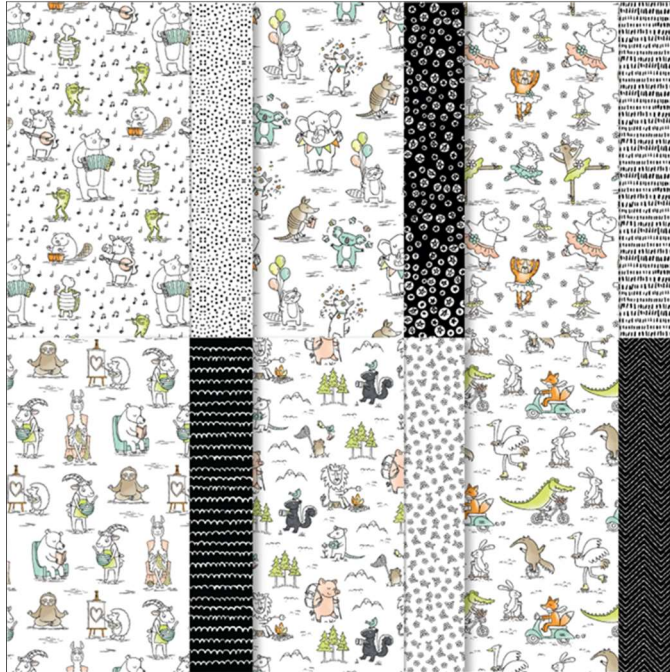

Designer Series Paper®
Zoo Crew Designer Series Paper

Zoo Crew Designer Series Paper
Paper Basics • 12" x 12" (30.5 x 30.5 cm) • Designer Series Paper®

Set of 12 sheets 2 each of 6 double sided designs.
23-24 Page 132 161304

French: Papier De La Série Design Les Zozos Du Zoo

German: Designerpapier Party Im Zoo

Collection: Zoo Crew Suite **Colors:** Basic Black, Crumb Cake, Lemon Lime Twist, Petal Pink, Pool Party, Pumpkin Pie

Coordinates with: Zoo Crew Suite, Zany Zoo Dies (some sheets)

Insert created by Bev Adams, <http://BevAdams.com>, BevAdams@verizon.net Images from Stampin' Up!®