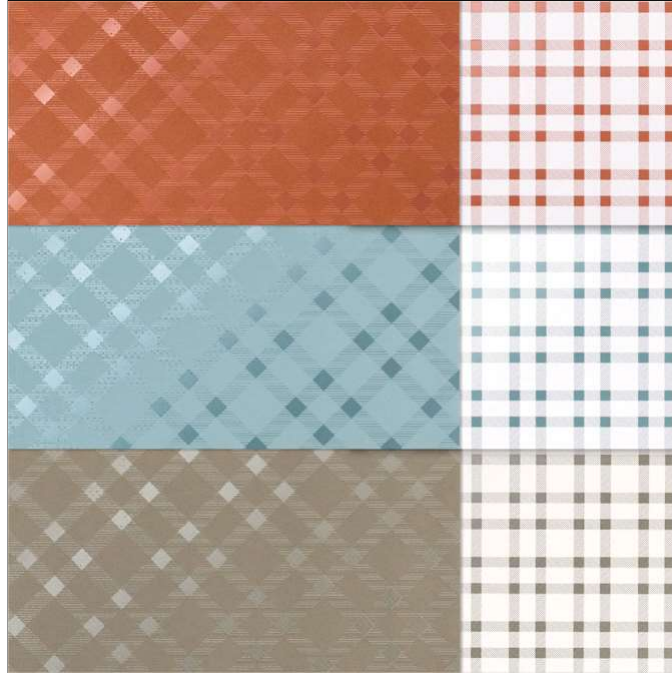

Designer Series Paper®  
Tartan Foil Designer Series Paper

**Tartan Foil Designer Series Paper**  
Paper Basics • 12" x 12" (30.5 x 30.5 cm) • Designer Series Paper®

Set of 6 sheets 2 each of 3 double-sided designs. Acid free, lignin free.  
Online Exclusive Page Online Only 162332  
**Colors:** Copper Clay, Lost Lagoon, Pebbled Path