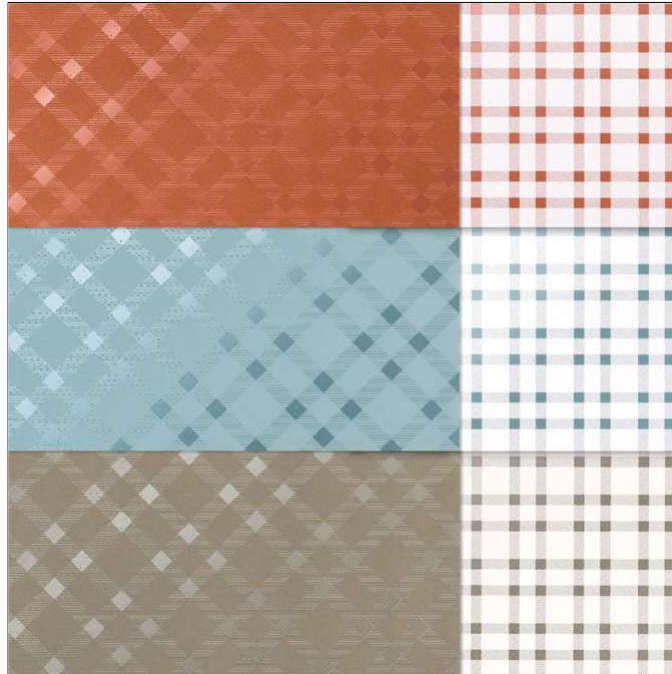

Designer Series Paper®
Tartan Foil Designer Series Paper

Tartan Foil Designer Series Paper
Paper Basics • 12" x 12" (30.5 x 30.5 cm) • Designer Series Paper®

Set of 6 sheets 2 each of 3 double-sided designs. Acid free, lignin free.
Online Exclusive Page Online Only 162332
Colors: Copper Clay, Lost Lagoon, Pebbled Path