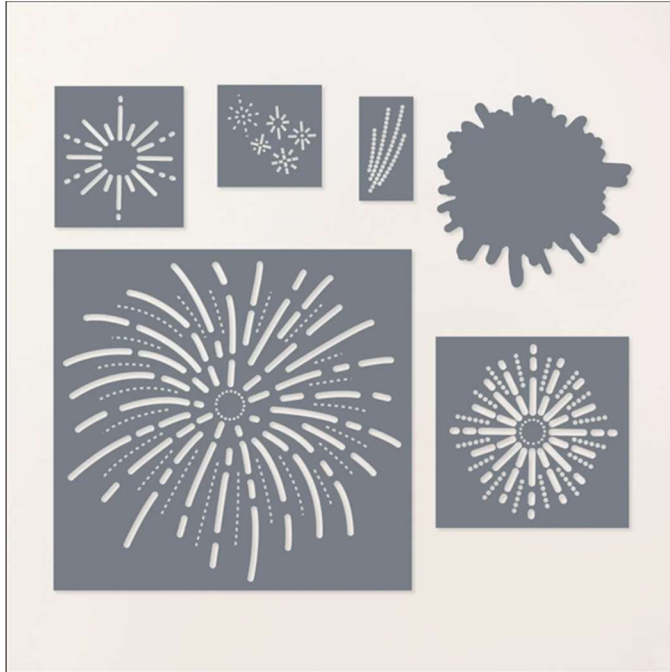

Dies
Light the Sky Dies

Set of 6 dies Largest die: 4 1/8" x 3 3/4" (10.5 x 9.5 cm)

SD23 Page 58 162295

French: Poinçons Ciel D'artifices

German: Stanzformen Leuchtender Himmel

Coordinates with: Light the Sky