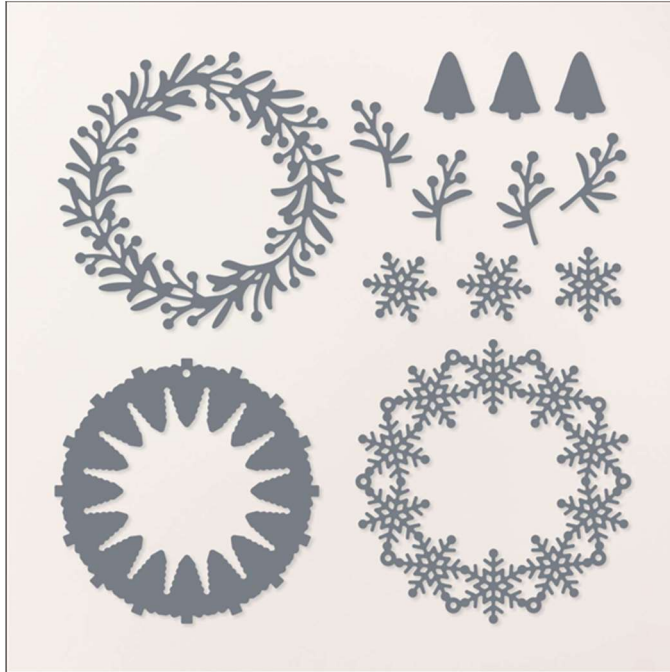

Dies
Wishes All Around Dies

Set of 11 dies Largest die: 3 3/8" x 3 3/8" (8.6 x 8.6 cm)
SD23 Page 35 162065

French: Poinçons Ronde Des Voeux

German: Stanzformen Winterlicher Kranz

Coordinates with: Wishes All Around