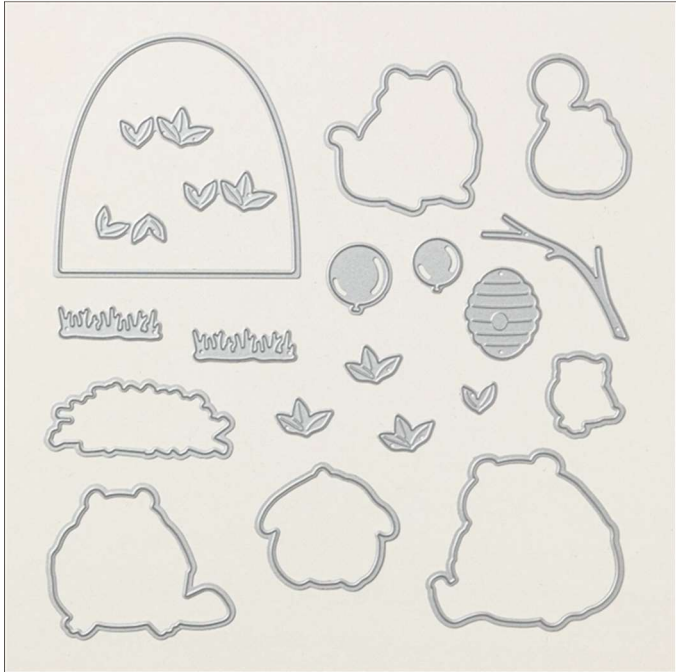

Fluffiest Friends Dies
Tools • Stampin' Cut & Emboss • Dies

Dies Fluffiest Friends Dies

Set of 21 dies Largest die: 3" x 3" (7.6 x 7.6 cm)
Online Exclusive 162849

French: Poinçons Amis Touffus

German: Stanzformen Pelzige Gesellen

Coordinates with: Fluffiest Friends

Insert created by Bev Adams, <http://BevAdams.com>, BevAdams@verizon.net | Images from Stampin' Up!®

Online