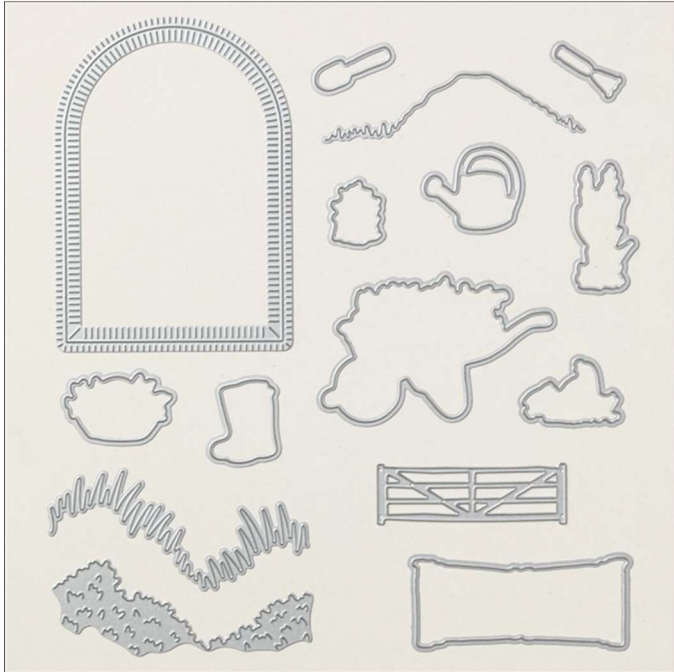

Garden Meadow Dies
Tools • Stampin' Cut & Emboss • Dies

Dies Garden Meadow Dies

Set of 15 dies Largest die: 3¼" x 4⅝" (8.3 x 11.7 cm)
Online Exclusive 162740
French: Poinçons Jardin Des Prés
German: Stanzformen Gartenliebe
Collection: Meandering Meadow Suite
Coordinates with: Garden Meadow