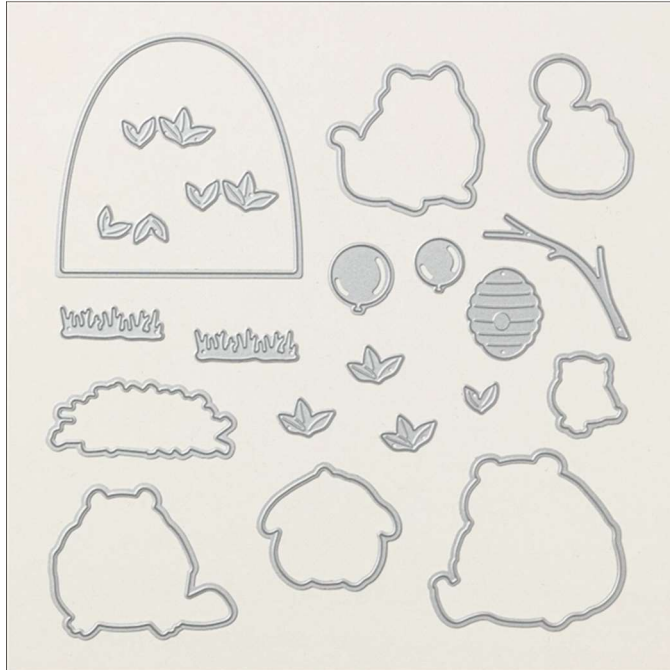

Dies

Fluffiest Friends Dies

Fluffiest Friends Dies
Tools • Stampin' Cut & Emboss • Dies

Set of 21 dies   Largest die: 3" x 3" (7.6 x 7.6 cm)

Online Exclusive   162849

French: Poinçons Amis Touffus

German: Stanzformen Pelzige Gesellen

Coordinates with: Fluffiest Friends

Insert created by Bev Adams, <http://BevAdams.com>, BevAdams@verizon.net Images from Stampin' Up!®

Online