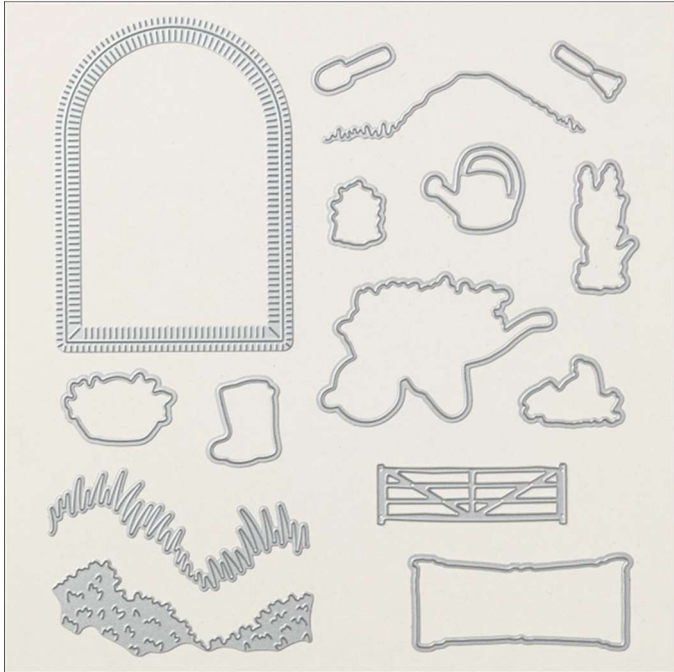

Coordinates with: Fluffiest Friends

Insert created by Bev Adams, <http://BevAdams.com>, BevAdams@verizon.net Images from Stampin' Up!®

Online

Garden Meadow Dies
Tools • Stampin' Cut & Emboss • Dies

Dies Garden Meadow Dies

Set of 15 dies Largest die: 3¼" x 4⅝" (8.3 x 11.7 cm)

Online Exclusive 162740

French: Poinçons Jardin Des Prés

German: Stanzformen Gartenliebe

Collection: Meandering Meadow Suite

Coordinates with: Garden Meadow