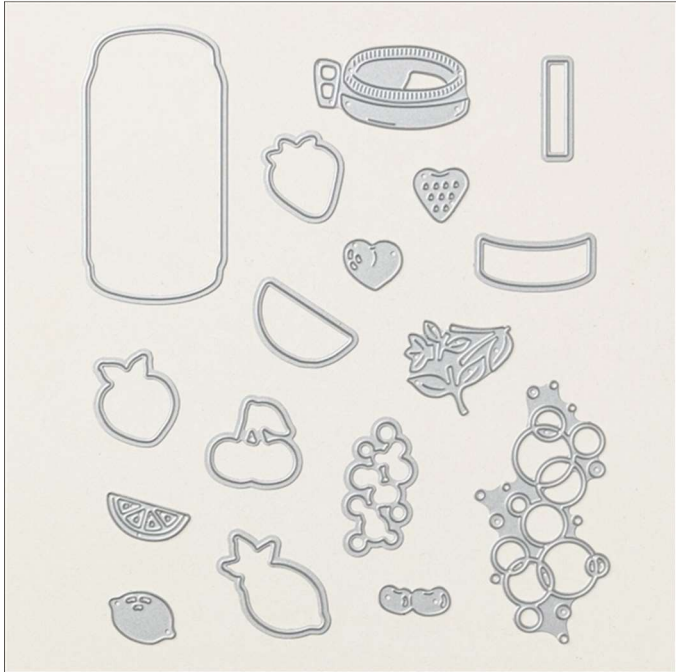

Online

Coordinates with: Garden Meadow Dies

Simply Sparkling Dies
Tools • Mini Stampin' Cut & Emboss • Dies

Dies Simply Sparkling Dies

Set of 17 dies Largest die: 1 5/8" x 3 3/16" (4.1 x 8 cm)

Online Exclusive 162870