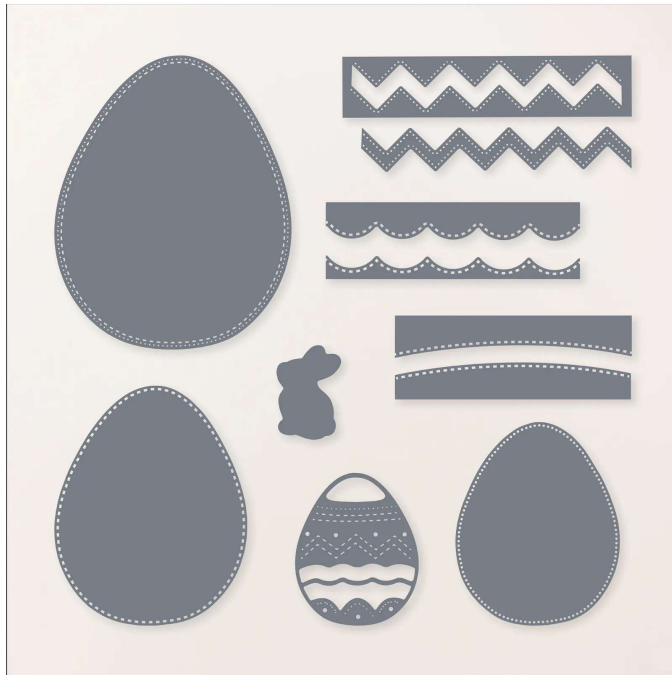

Dies
Excellent Eggs Dies

Excellent Eggs Dies
Tools • Mini Stampin' Cut & Emboss • Dies

Set of 8 Dies Largest die: 2-3/4" x 3-7/16" (7 x 8.7 cm)
JA 24 Page 27 162807

French: Poinçons Œufs Endimanchés

German: Stanzformen Originelle Ostereier