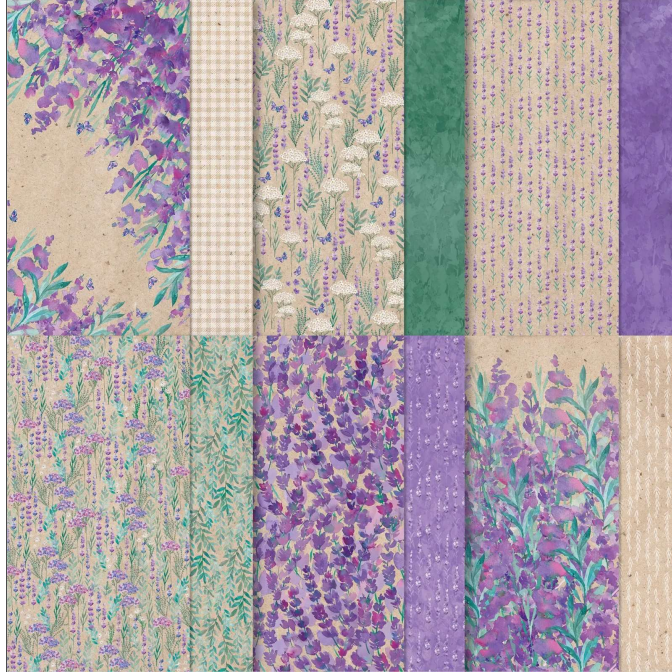

Designer Series Paper®
Perennial Lavender
Designer Series Paper

Perennial Lavender Designer Series Paper
Paper Basics • 12" x 12" (30.5 x 30.5 cm) • Designer Series Paper®

Set of 12 sheets 2 each of 6 double-sided designs. Acid free, Lignin free.
JA 24 Page 23 162593

French: Papier De La Série Design 12" X 12" Lavande Vivace

German: Designerpapier Lavendelblüte

Collection: Perennial Lavender Suite Collection **Colors:** Shaded Spruce, Lost Lagoon, Highland Heather, Gorgeous Grape, Berry Burst, Fresh Freesia