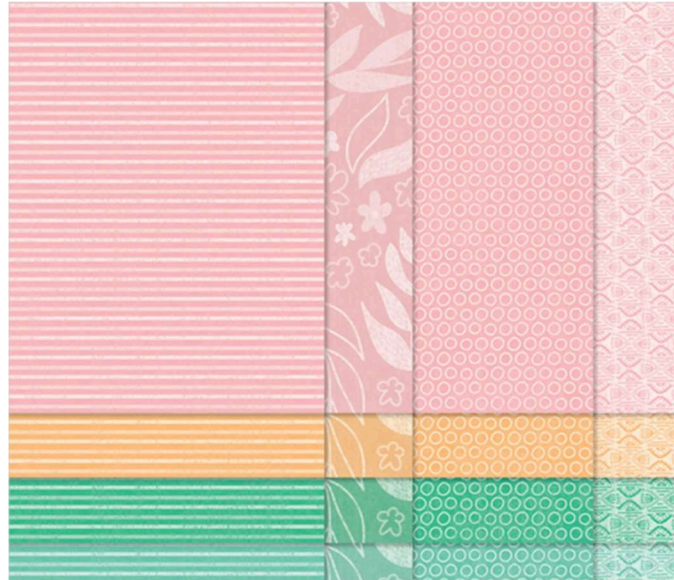

Designer Series Paper®  
2024-2026 In Color  
Designer Series Paper

2024-2026 In Color Designer Series Paper  
Paper Basics • 6" x 6" (15.2 x 15.2 cm) • Designer Series Paper®

Set of 40 sheets 4 each of 2 double sided designs in 5 colors  
24-25 Page 98 163777

**French:** Assortiments De Papier De La Série Design In Color 2024-2026

**German:** Designerpapier In Color Im Set 2024-2026

**Collection:** 24-26 In Colors **Colors:** Pretty in Pink, Summer Splash, Peach Pie, Shy Shamrock, Petunia Pop