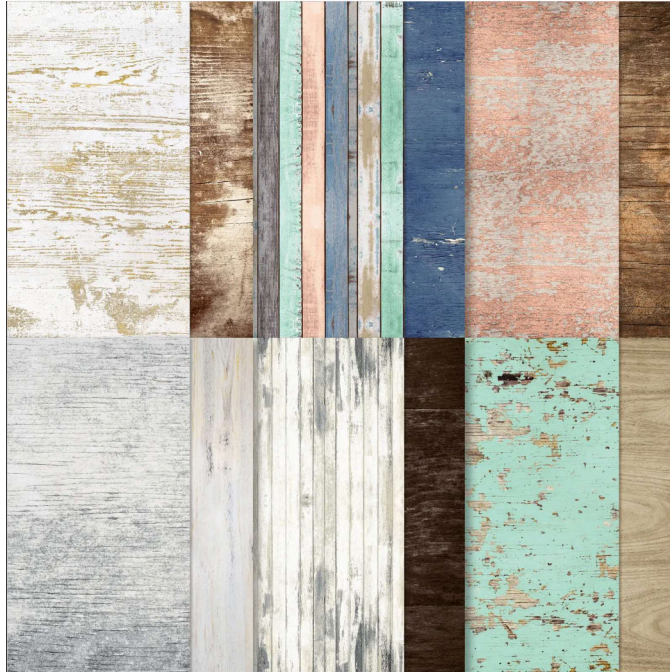

Designer Series Paper®  
**Country Woods**  
Designer Series Paper

**Country Woods Designer Series Paper**  
Paper Basics • 12" x 12" (30.5 x 30.5 cm) • Designer Series Paper®

Set of 12 sheets 2 each of 6 double-sided designs. Acid free, lignin free.  
24-25 Page 51 163393

**French:** Papier De La Série Design Bois De Campagne

**German:** Designerpapier Landhausglück

**Collection:** Country Woods Suite **Colors:** Petal Pink, Pool Party, Misty Moonlight, Pecan Pie, Basic Beige, Smoky Slate