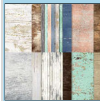

Country Woods Designer Series Paper
Paper Basics • 12" x 12" (30.5 x 30.5 cm) • Designer Series Paper®

Set of 12 sheets 2 each of 6 double-sided designs. Acid free, lignin free.
24-25 Page 51 163393

French: Papier De La Série Design Bois De Campagne

German: Designerpapier Landhausglück

Collection: Country Woods Suite **Colors:** Petal Pink, Pool Party, Misty Moonlight, Pecan Pie, Basic Beige, Smoky Slate

Insert created by Bev Adams, <http://BevAdams.com>, BevAdams@verizon.net Images from Stampin' Up!®