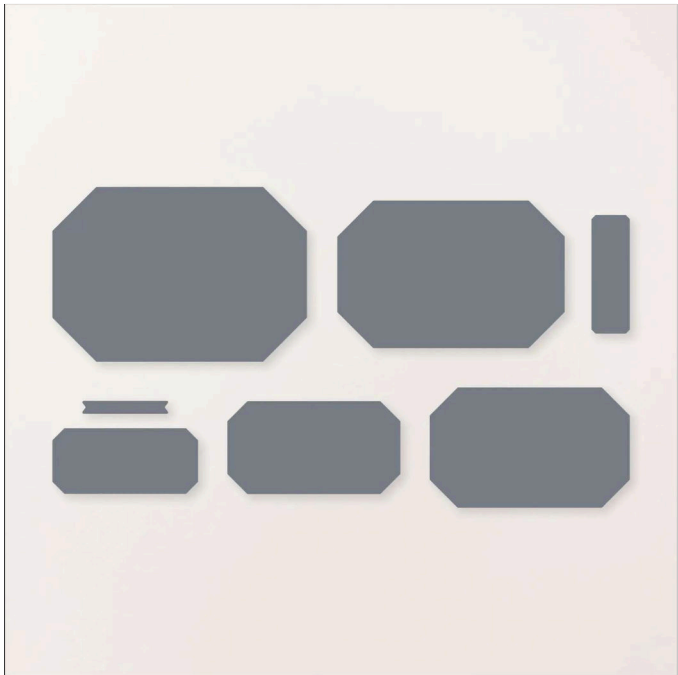

Dies Country Side Corners Dies

Set of 7 dies Largest die: 3 1/2" x 5" (8.9 x 12.7 cm)

24-25 Page 122 161471

French: Poinçons Contours Champêtres

German: Stanzformen Rustikale Rahmen

Insert created by Bev Adams, <http://BevAdams.com>, BevAdams@verizon.net Images from Stampin' Up!®