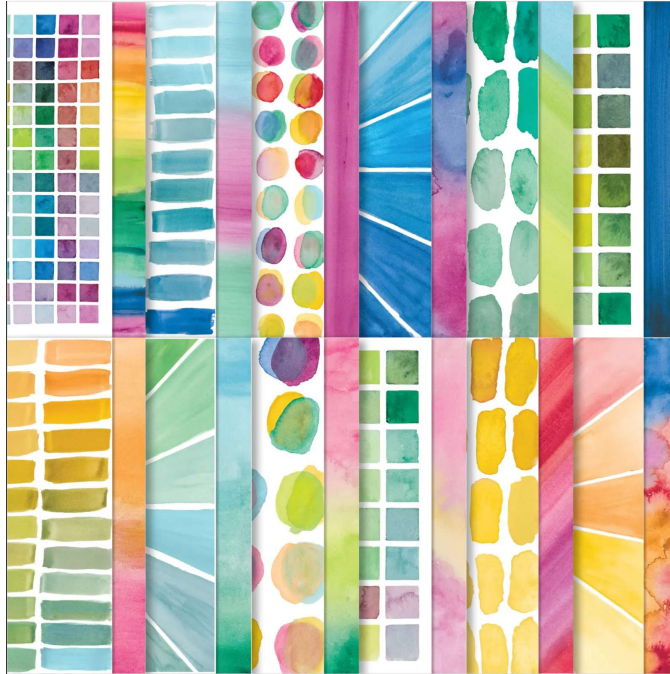

Designer Series Paper®  
**Full of Life**  
Designer Series Paper

**Full of Life Designer Series Paper**  
Paper Basics • 6" x 6" (15.2 x 15.2 cm) • Designer Series Paper®

Set of 48 sheets 4 each of 12 double-sided designs. Acid free, lignin free.  
24-25 Page 43 163357

**French:** Papier De La Série Design Plein De Vie

**German:** Besonderes Designerpapier Das Beste Im Leben

**Collection:** Full of Life Suite **Colors:** Pumpkin Pie, Crushed Curry, Granny Apple Green, Shaded Spruce, Blueberry Bushel, Berry Burst