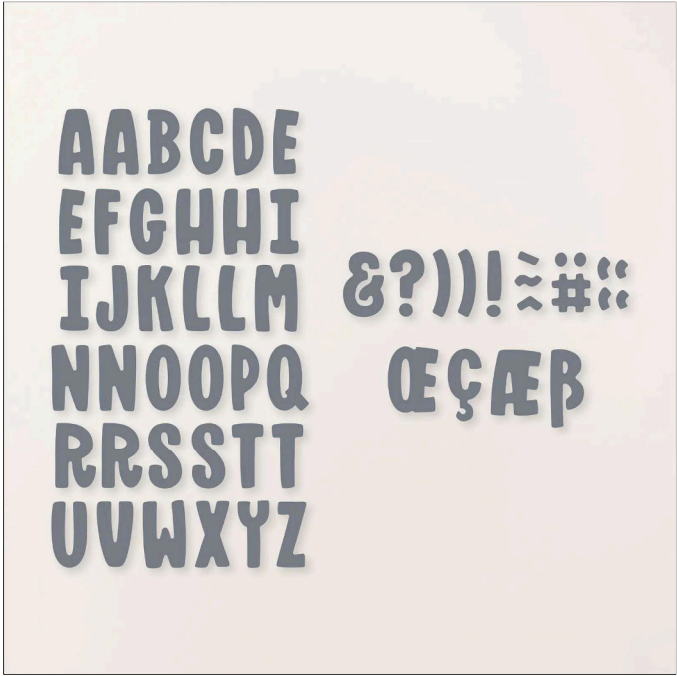

Dies Mini Alphabet Dies

Set of 3 dies Each die cuts multiple pieces: alphabetic letters, punctuation, diacritics. Largest letter size: 1/2" x 3/4" (1.3 x 1.9 cm).

24-25 Page 105 162934

French: Poinçons Mini-Alphabet

German: Stanzformen Mini-Alphabet

Insert created by Bev Adams, <http://BevAdams.com>, BevAdams@verizon.net Images from Stampin' Up!®