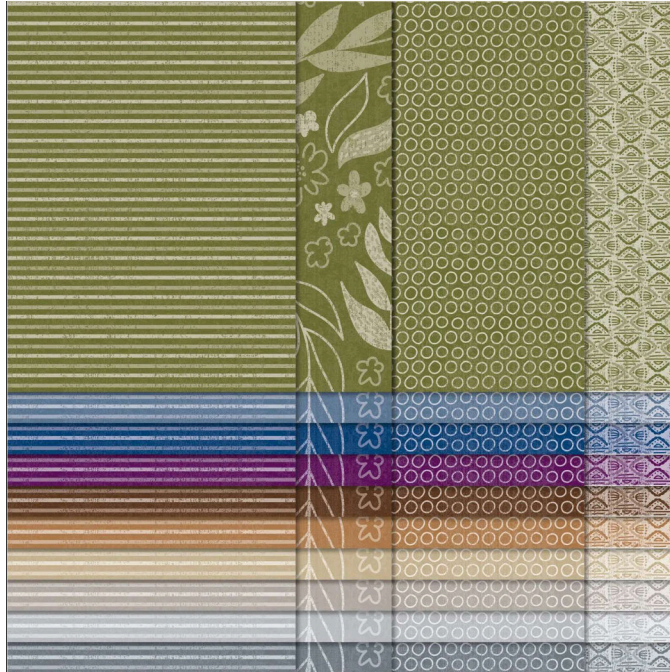

Designer Series Paper®
Neutrals
Designer Series Paper

Neutrals Designer Series Paper
Paper Basics • 6" x 6" (15.2 x 15.2 cm) • Designer Series Paper®

Set of 40 sheets 2 each of 2 double sided designs in 10 colors
24-25 Page 22 163773

French: Papier De La Série Design Neutres

German: Designerpapier Neutralfarben

Collection: Neutrals Collection **Colors:** Mossy Meadow, Misty Moonlight, Night of Navy, Blackberry Bliss, Early Espresso, Pecan Pie, Crumb Cake, Gray Granite, Smoky Slate, Basic Gray