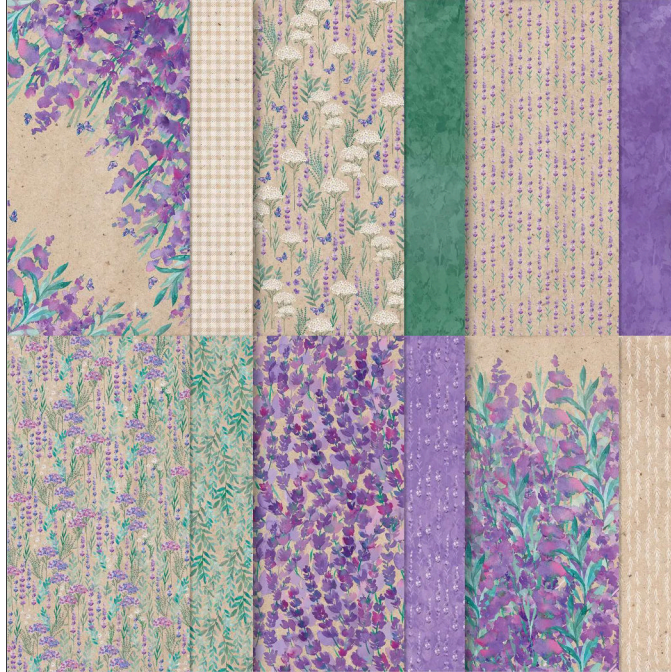

Designer Series Paper®  
Perennial Lavender  
Designer Series Paper

Perennial Lavender Designer Series Paper  
Paper Basics • 12" x 12" (30.5 x 30.5 cm) • Designer Series Paper®

Set of 12 sheets 2 each of 6 double-sided designs. Acid free, Lignin free.  
24-25 Page 107 162593

**French:** Papier De La Série Design Lavande Vivace

**German:** Designerpapier Lavendelblüte

**Collection:** Perennial Lavender Suite Collection **Colors:** Shaded Spruce, Lost Lagoon, Highland Heather, Gorgeous Grape, Berry Burst, Fresh Freesia