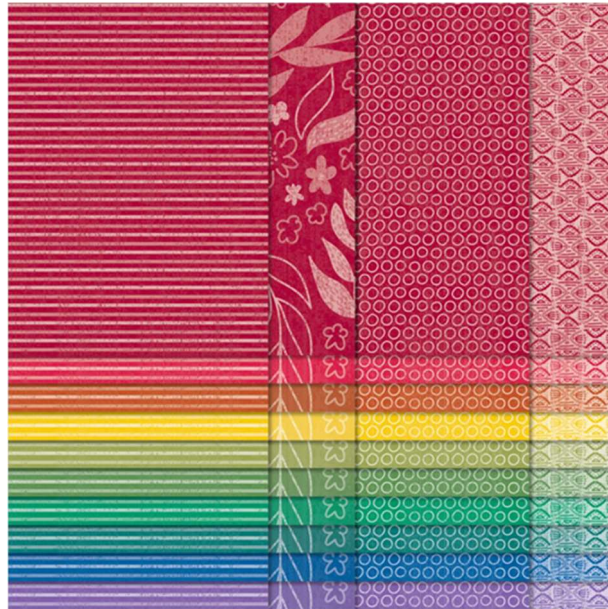

Regals Designer Series Paper
Paper Basics • 6" x 6" (15.2 x 15.2 cm) • Designer Series
Paper®

Designer Series Paper®
Regals
Designer Series Paper

Set of 40 sheets 2 each of 2 double sided designs in 10 colors
24-25 Page 22 163774

French: Papier De La Série Design Royaux

German: Designerpapier Prachtfarben

Collection: Regals Collection **Colors:** Cherry Cobbler, Real Red, Cajun Craze, Crushed Curry, Old Olive, Garden Green, Shaded Spruce, Pretty Peacock, Blueberry Bushel, Gorgeous Grape