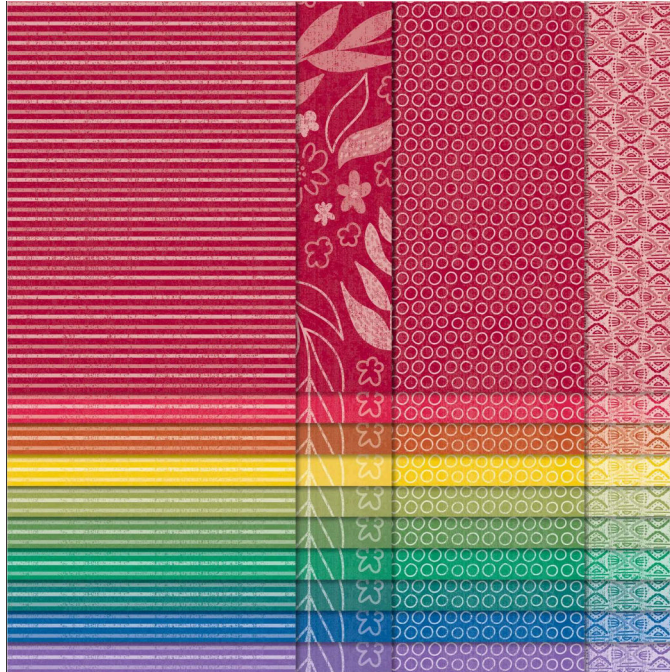

Designer Series Paper®
Regals
Designer Series Paper

Regals Designer Series Paper
Paper Basics • 6" x 6" (15.2 x 15.2 cm) • Designer Series Paper®

Set of 40 sheets 2 each of 2 double sided designs in 10 colors
24-25 Page 22 163774

French: Papier De La Série Design Royaux

German: Designerpapier Prachtfarben

Collection: Regals Collection **Colors:** Cherry Cobbler, Real Red, Cajun Craze, Crushed Curry, Old Olive, Garden Green, Shaded Spruce, Pretty Peacock, Blueberry Bushel, Gorgeous Grape