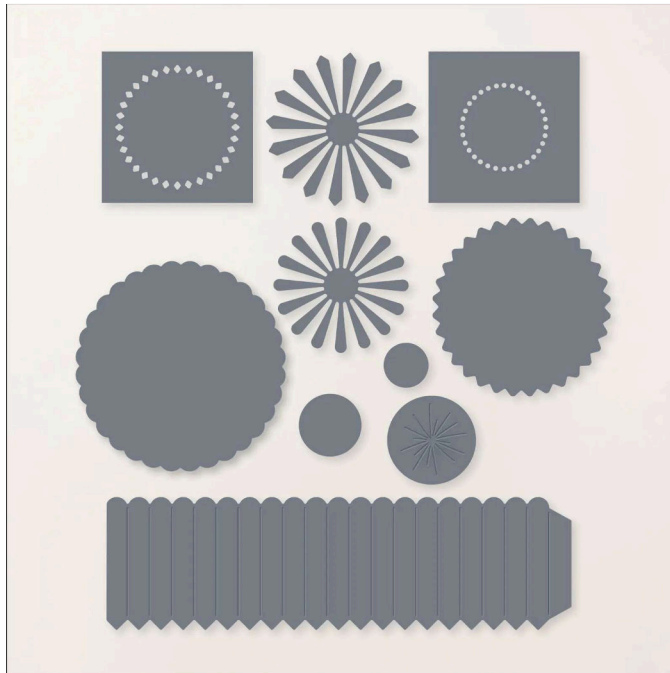

Dies
Round We Go Dies

Round We Go Dies
Tools • Stampin' Cut & Emboss • Dies

Set of 10 Dies Assembled rosette: 3-1/4" (8.3 cm)

24-25 Page 63 163729

French: Poinçons Voeux Bien Tournés

German: Stanzformen Es Geht Rund!

Coordinates with: Round We Go

Insert created by Bev Adams, <http://BevAdams.com>, BevAdams@verizon.net Images from Stampin' Up!®