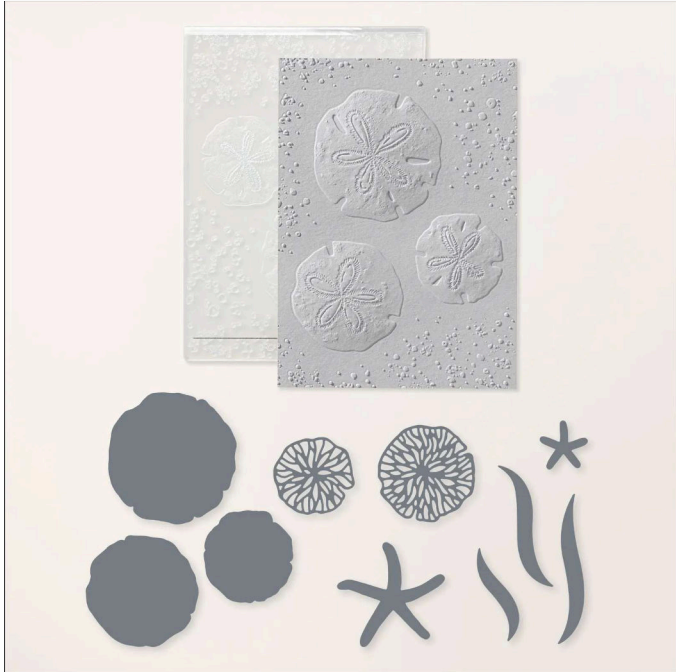

Seaside Wishes Hybrid Embossing Folder  
Tools • Stampin' Cut & Emboss • Dies & Embossing Folder

# Dies & Embossing Folder Seaside Wishes Hybrid Embossing Folder

Set of 1 folder and 11 dies Folder: 4 1/2" x 6 1/4" (11.4 x 15.9 cm) Largest die: 4 7/8" x 4 1/2" (12.4 x 11.4 cm)  
24-25 Page 73 163497

**French:** Plioir À Gaufrage Hybride Souhais Balnéaires

**German:** Hybrid-Prägeform Meeres Träume

**Coordinates with:** Seaside Wishes

Insert created by Bev Adams, <http://BevAdams.com>, [BevAdams@verizon.net](mailto:BevAdams@verizon.net) Images from Stampin' Up!®