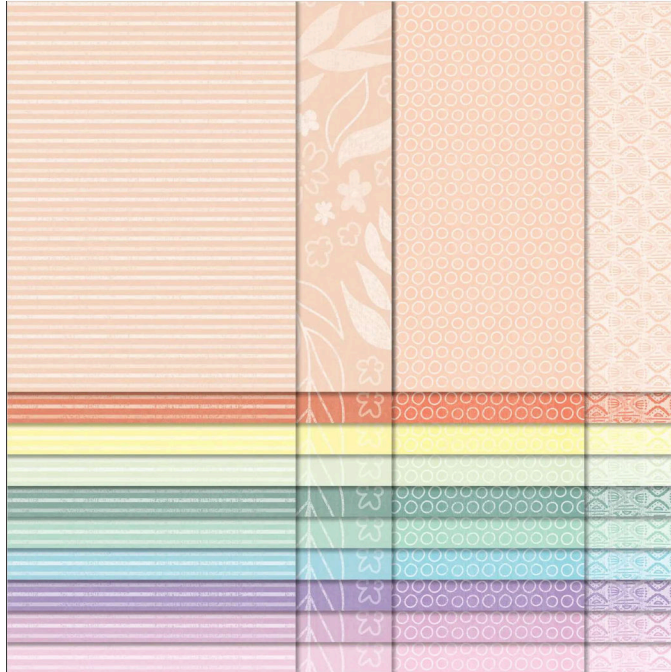

Designer Series Paper®
Subtles
Designer Series Paper

Subtles Designer Series Paper
Paper Basics • 6" x 6" (15.2 x 15.2 cm) • Designer Series Paper®

Set of 40 sheets 2 each of 2 double sided designs in 10 colors
24-25 Page 22 163776

French: Papier De La Série Design Subtils

German: Designerpapier Pastellfarben

Collection: Subtles Collection **Colors:** Petal Pink, Calypso Coral, Lemon Lolly, Soft Sea Foam, Lost Lagoon, Pool Party, Balmy Blue, Highland Heather, Fresh Freesia, Bubble Bath