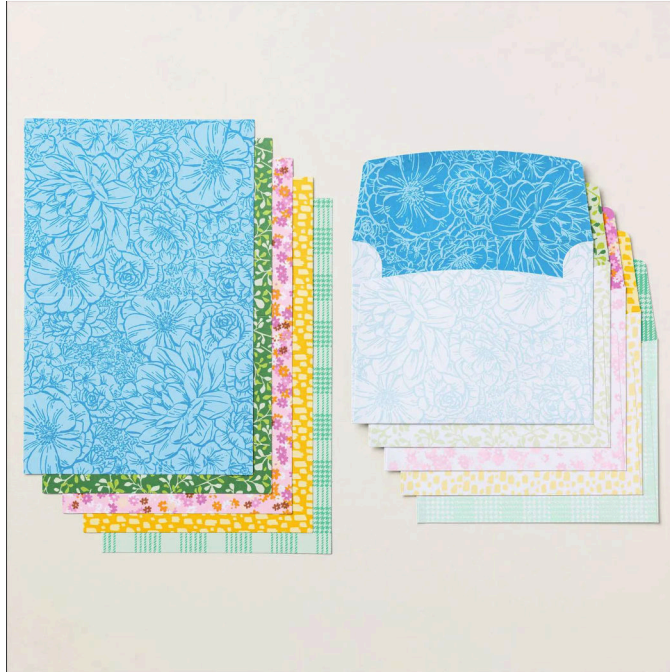

Cards & Envelopes
Sunny Springs
Mix & Match Cards & Envelopes

Set of 5 cards & envelopes Folded card size: 4-1/4" x 5-1/2" (10.8 x 14 cm),
Envelope size: 4-3/4" x 5-1/2" (12.1 x 14 cm), Acid free, Lignin free.

24-25 Page 19 163754

French: Cartes Et Enveloppes Printemps Ensoleillés

German: Karten Und Umschläge Frühlingsmix

Collection: Mix & Match **Colors:** Azure Afternoon, Balmy Blue, Bubble Bath,
Copper Clay, Crushed Curry, Garden Green, Granny Apple Green, Petunia Pop,
Pumpkin Pie, Shy Shamrock