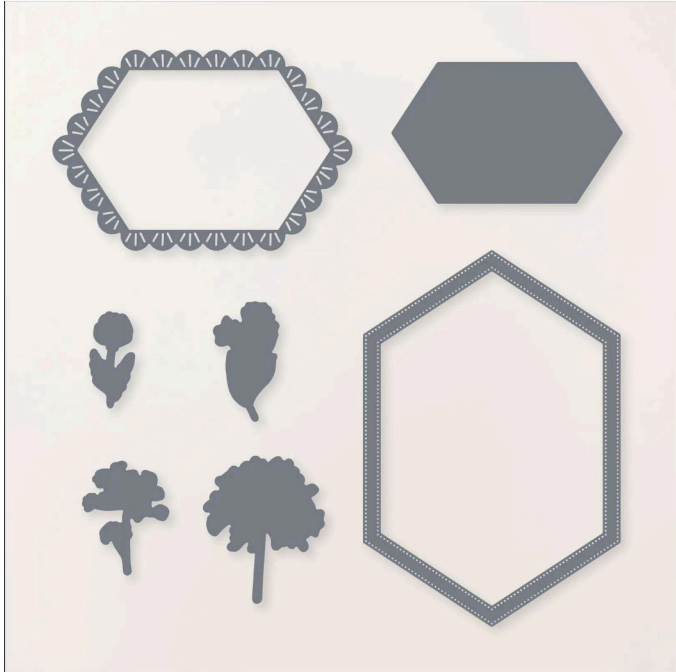

Dies Wildflower Designs Dies

Set of 7 Dies Largest die: 5" x 3 7/16" (12.7 x 8.7 cm)

24-25 Page 41 163333

French: Poinçons Fleurs Sauvages

German: Stanzformen Wildblumendesigns

Collection: Wildly Flowering Suite

Coordinates with: Wildflower Designs

Insert created by Bev Adams, <http://BevAdams.com>, BevAdams@verizon.net Images from Stampin' Up!®