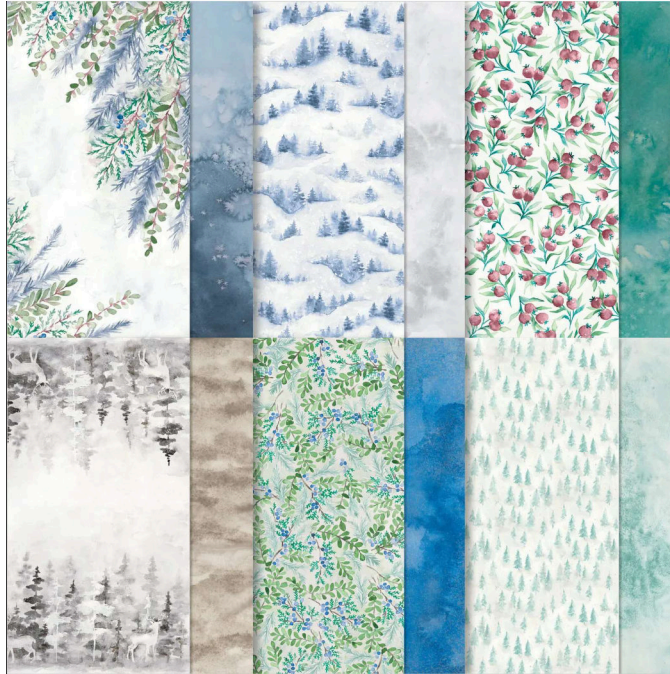

Designer Series Paper®
Winter Meadow
Designer Series Paper

Winter Meadow Designer Series Paper
Paper Basics • 12" x 12" (30.5 x 30.5 cm) • Designer Series Paper®

Set of 12 sheets 2 each of 6 double-sided designs. Acid free, lignin free.
24-25 Page 101 162133

French: Papier De La Série Design Prairie Hivernale

German: Designerpapier Magischer Winter

Collection: Winter Meadow Suite **Colors:** Pretty Peacock, Lost Lagoon, Misty Moonlight, Blueberry Bushel, Moody Mauve, Smoky Slate