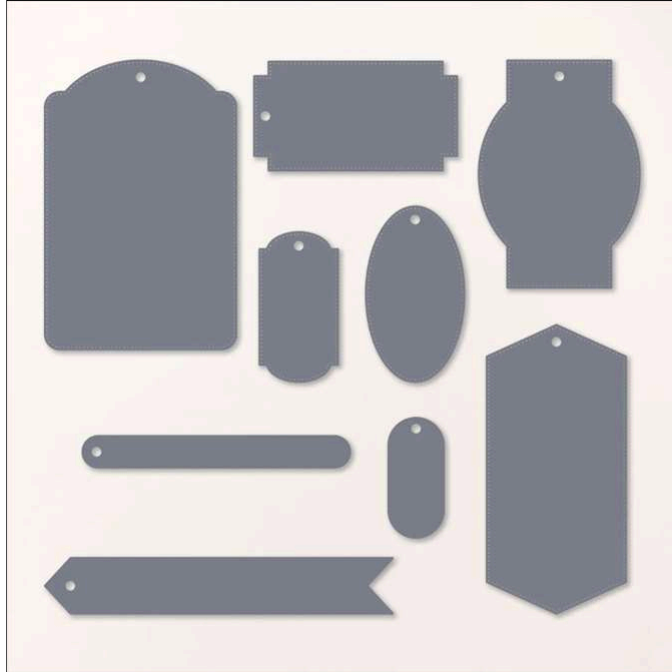

Dies
Greetings of the Season Dies

Greetings of the Season Dies
Tools • Mini Stampin' Cut & Emboss • Dies

Set of 9 dies Largest die: 2 1/2" x 3 3/4" (6.4 x 9.5 cm)

Online Exclusive 164112

Collection: Season of Green & Gold Suite

Coordinates with: Greetings of the Season

Insert created by Bev Adams, <http://BevAdams.com>, BevAdams@verizon.net Images from Stampin' Up!®