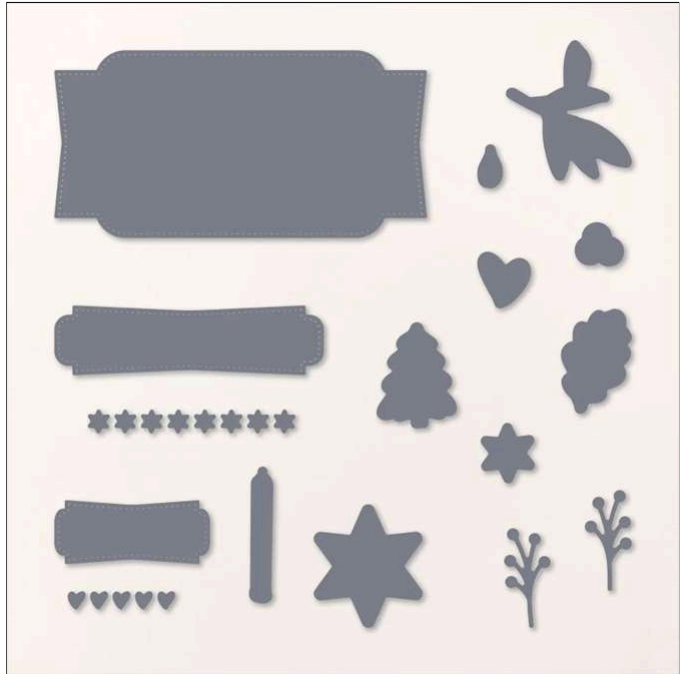

Iconic Imagery Dies  
Tools • Mini Stampin' Cut & Emboss • Dies

# Dies Iconic Imagery Dies

Set of 16 dies    Largest die: 1 3/4" x 3 1/4" (4.5 x 8.9 cm)

Online Exclusive    164200

**Collection:** Iconic Celebrations Suite

**Coordinates with:** Iconic Imagery

Insert created by Bev Adams, <http://BevAdams.com>, [BevAdams@verizon.net](mailto:BevAdams@verizon.net) Images from Stampin' Up!®