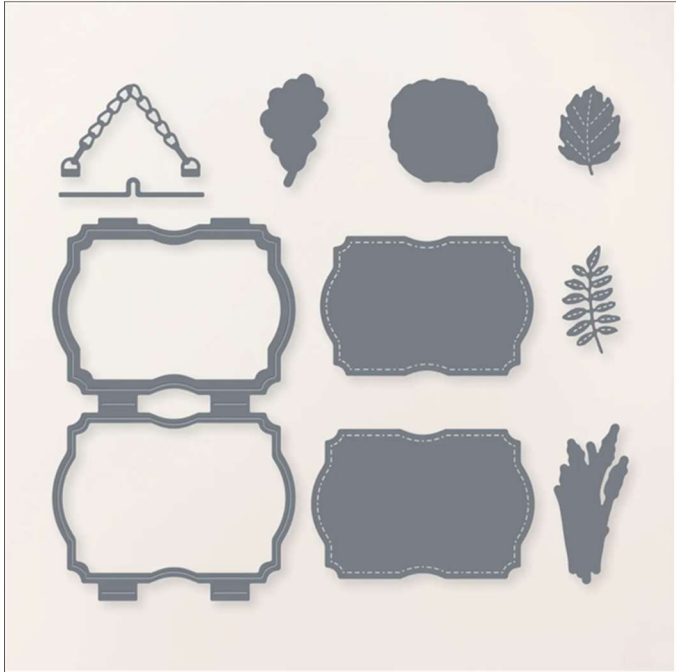

Dies Autumn Expressions Dies

Set of 8 dies Folded label: 3 3/8" x 2 3/4" (8.6 x 7 cm)

SD 24 Page 37 164055

French: Poinçons Expressions Automnales

German: Stanzformen Herbstliche Grüsse

Collection: Splendid Autumn Suite