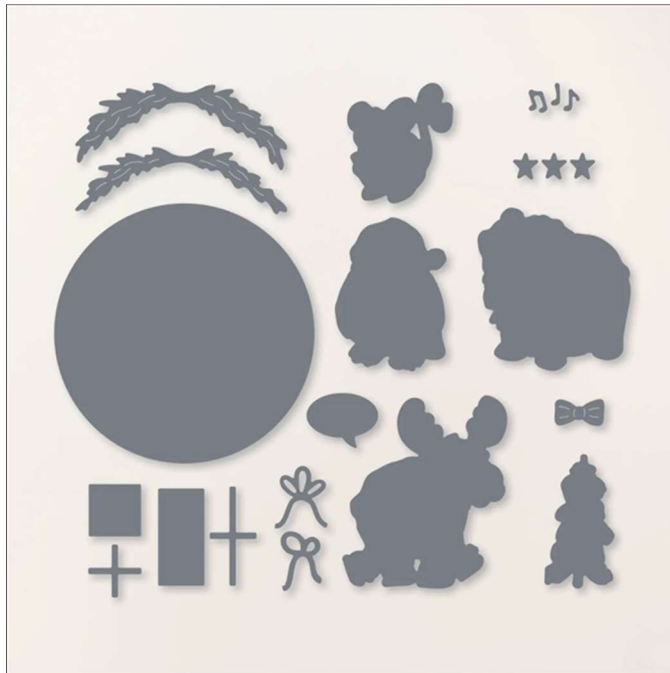

# Dies Christmas Friends Dies

Christmas Friends Dies  
Tools • Stampin' Cut & Emboss • Dies

Set of 18 dies Largest die: 3 1/4" (8.3 cm)

SD 24 Page 43 164087

**French:** Poinçons Complices De Noël

**German:** Stanzformen Weihnachtsfreunde

**Coordinates with:** Christmas Friends

SD 24

Insert created by Bev Adams, <http://BevAdams.com>, [BevAdams@verizon.net](mailto:BevAdams@verizon.net) Images from Stampin' Up!®