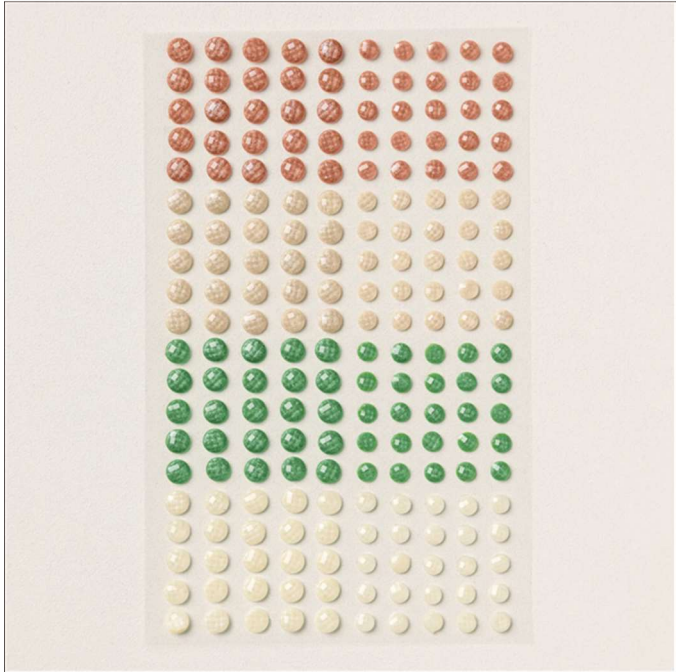

# Accents Earth Tones Shimmer Gems

Set of 200 pieces    Adhesive-backed. 4 mm, 5 mm  
SD 24 Page 31    164070

**French:** Gemmes Chatoyantes Tons De La Terre

**German:** Schimmernde Schmucksteine In Erdtönen

**Collection:** Nests of Winter Suite **Colors:** Copper Clay, Very Vanilla, Crumb Cake, Garden Green

Insert created by Bev Adams, <http://BevAdams.com>, [BevAdams@verizon.net](mailto:BevAdams@verizon.net) Images from Stampin' Up!®