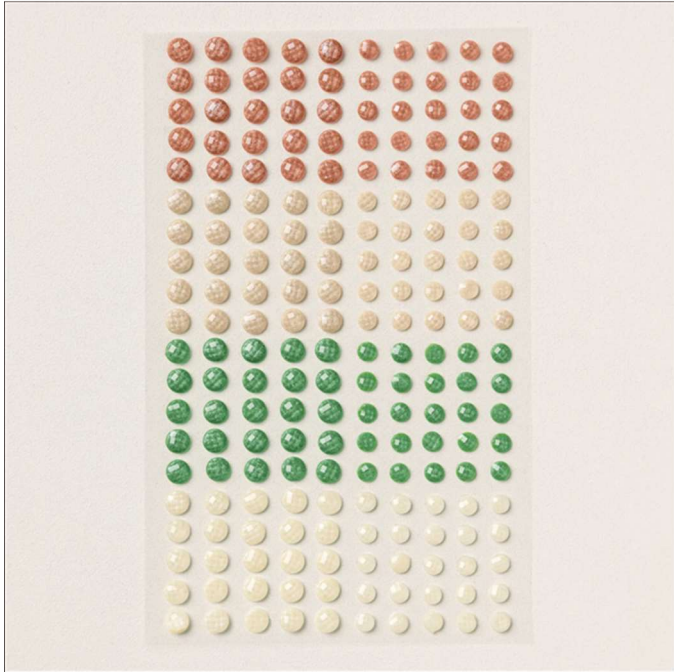

# Accents Earth Tones Shimmer Gems

Set of 200 pieces    Adhesive-backed. 4 mm, 5 mm  
SD 24 Page 31    164070

**French:** Gemmes Chatoyantes Tons De La Terre

**German:** Schimmernde Schmucksteine In Erdtönen

**Collection:** Nests of Winter Suite **Colors:** Copper Clay, Very Vanilla, Crumb Cake, Garden Green

Insert created by Bev Adams, <http://BevAdams.com>, [BevAdams@verizon.net](mailto:BevAdams@verizon.net) Images from Stampin' Up!®