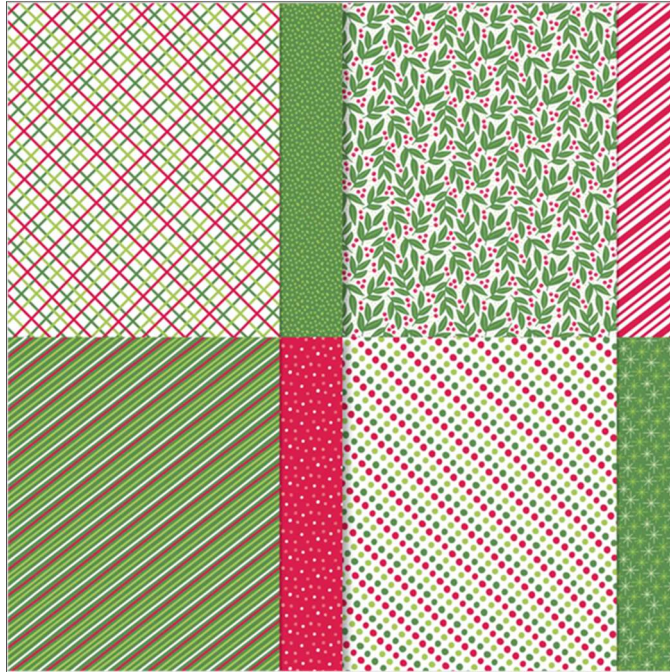

Designer Series Paper®  
**Take a Bow**  
Designer Series Paper

**Take a Bow Designer Series Paper**  
Paper Basics • 6" x 6" (15.2 x 15.2 cm) • Designer Series Paper®

Set of 48 sheets 4 each of 12 double-sided designs. Acid free, lignin free.

SD 24 Page 39 164309

**French:** Papier De La Série Design Noeud Cadeau

**German:** Designerpapier Zierschleife

**Colors:** Garden Green, Granny Apple Green, Real Red

Insert created by Bev Adams, <http://BevAdams.com>, [BevAdams@verizon.net](mailto:BevAdams@verizon.net) Images from Stampin' Up!®

SD 24