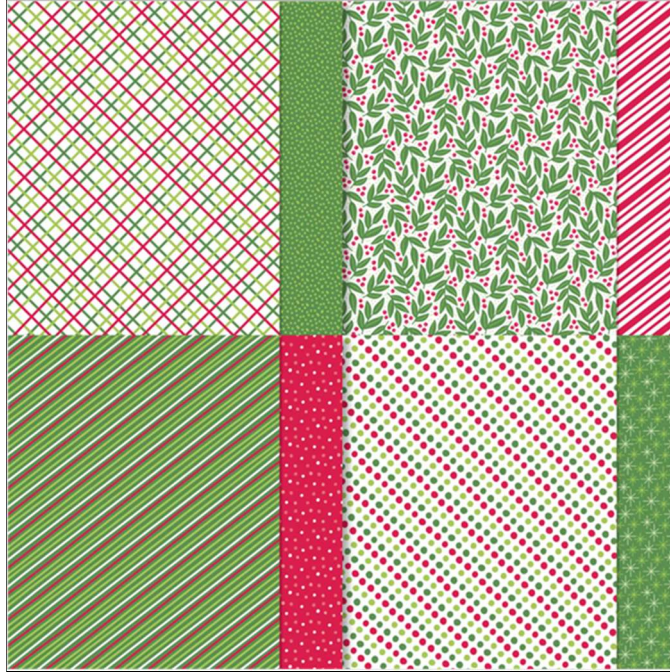

Designer Series Paper®
Take a Bow
Designer Series Paper

Take a Bow Designer Series Paper
Paper Basics • 6" x 6" (15.2 x 15.2 cm) • Designer Series Paper®

Set of 48 sheets 4 each of 12 double-sided designs. Acid free, lignin free.
SD 24 Page 39 164309

French: Papier De La Série Design Noeud Cadeau

German: Designerpapier Zierschleife

Colors: Garden Green, Granny Apple Green, Real Red

Insert created by Bev Adams, <http://BevAdams.com>, BevAdams@verizon.net Images from Stampin' Up!®

SD 24