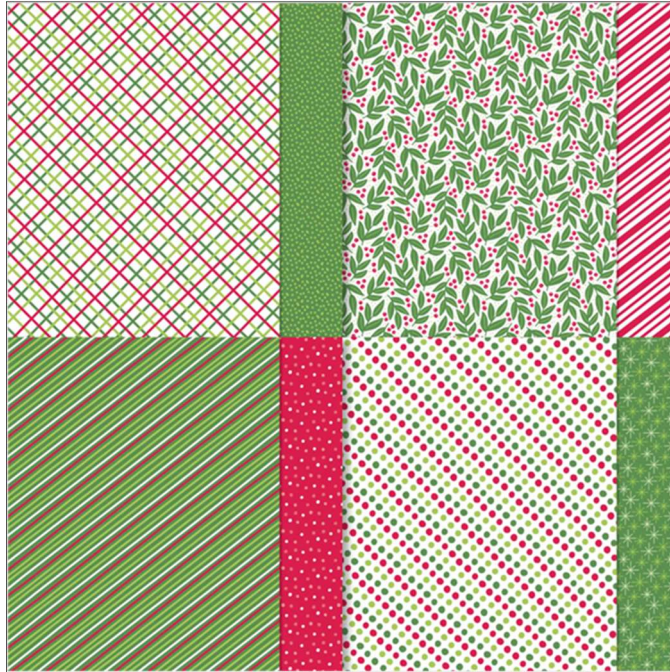

Designer Series Paper®
Take a Bow
Designer Series Paper

Take a Bow Designer Series Paper
Paper Basics • 6" x 6" (15.2 x 15.2 cm) • Designer Series Paper®

Set of 48 sheets 4 each of 12 double-sided designs. Acid free, lignin free.

SD 24 Page 39 164309

French: Papier De La Série Design Noeud Cadeau

German: Designerpapier Zierschleife

Colors: Garden Green, Granny Apple Green, Real Red

Insert created by Bev Adams, <http://BevAdams.com>, BevAdams@verizon.net Images from Stampin' Up!®

SD 24