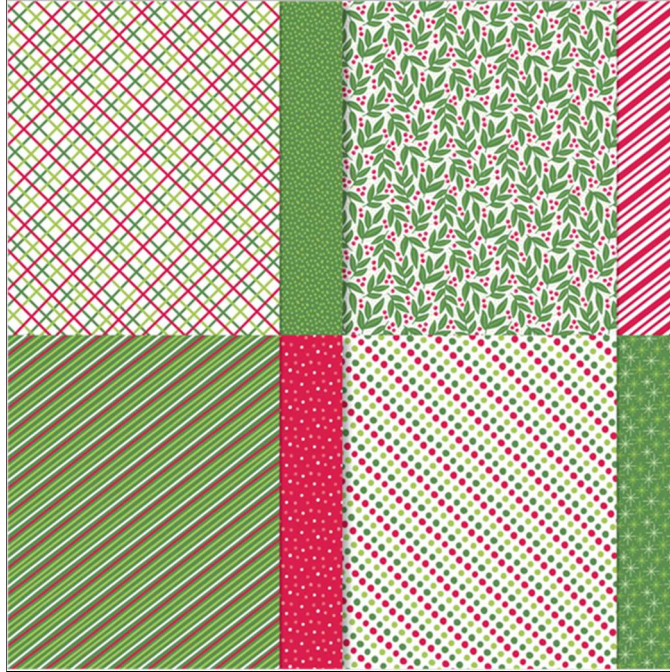

Designer Series Paper®
Take a Bow
Designer Series Paper

Take a Bow Designer Series Paper
Paper Basics • 6" x 6" (15.2 x 15.2 cm) • Designer Series Paper®

Set of 48 sheets 4 each of 12 double-sided designs. Acid free, lignin free.
SD 24 Page 39 164309

French: Papier De La Série Design Noeud Cadeau

German: Designerpapier Zierschleife

Colors: Garden Green, Granny Apple Green, Real Red

Insert created by Bev Adams, <http://BevAdams.com>, BevAdams@verizon.net Images from Stampin' Up!®

SD 24