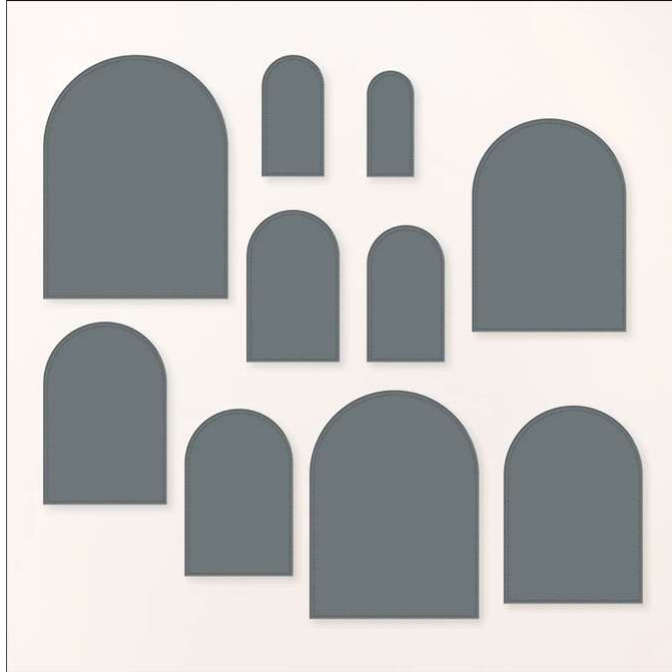

Dies
Everyday Arches Dies

Set of 10 dies Largest die: 5 3/16" x 3 15/16" (13.2 x 10 cm)

Online Exclusive 164629

Collection: Everyday Skies Suite

Coordinates with: Everyday Arches

Insert created by Bev Adams, <http://BevAdams.com>, BevAdams@verizon.net Images from Stampin' Up!®