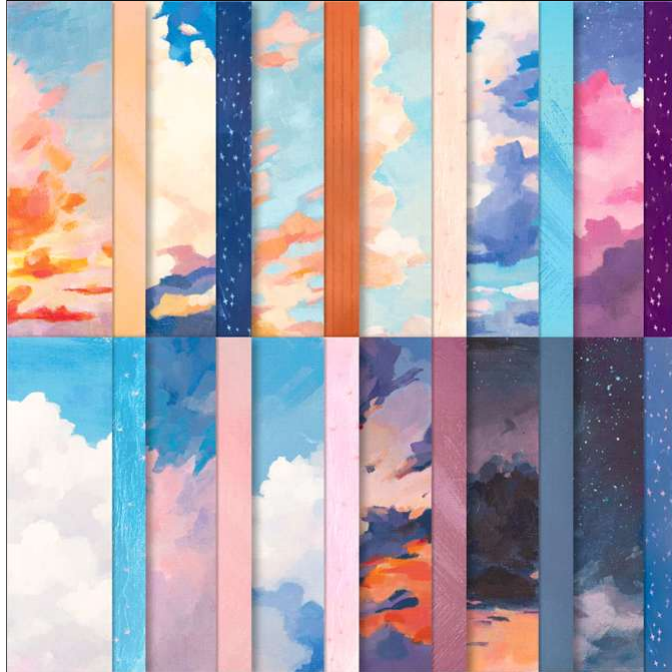

Designer Series Paper®
Everyday Skies Designer Series Paper

Everyday Skies Designer Series Paper
Paper Basics • 6" x 6" (15.2 x 15.2 cm) • Designer Series Paper®

Set of 48 sheets 6" x 6" (15.2 x 15.2 cm)

Online Exclusive 164622

Collection: Everyday Skies Suite **Colors:** Azure Afternoon, Balmy Blue, Basic Black, Blackberry Bliss, Blueberry Bushel, Bubble Bath, Cajun Craze, Calypso Coral, Cherry Cobbler, Daffodil Delight, Flirty Flamingo, Fresh Freesia, Gorgeous Grape, Highland Heather, Melon Mambo, Misty Moonlight, Moody