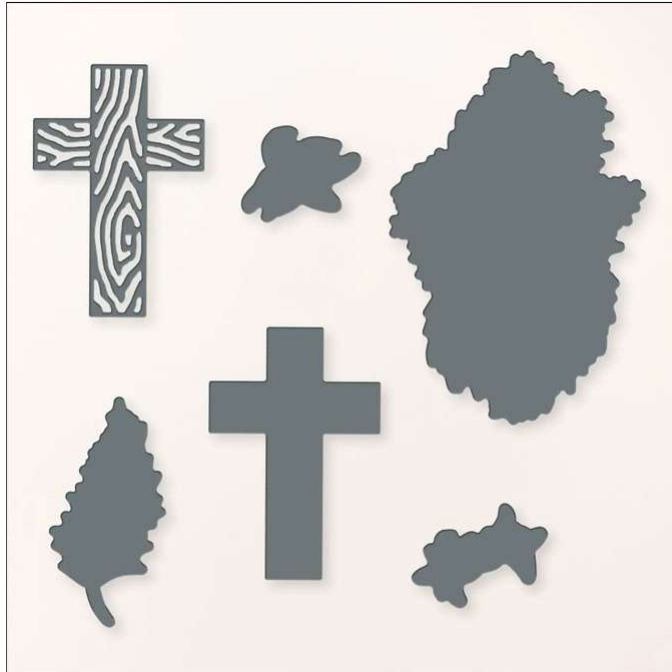

Dies
Faith Collection Dies

Faith Collection Dies
Tools • Mini Stampin' Cut & Emboss • Dies

Set of 6 dies Largest die: 3 1/6" x 2" (7.8 x 5.1 cm)
Online Exclusive 164795
Coordinates with: Faith Collection