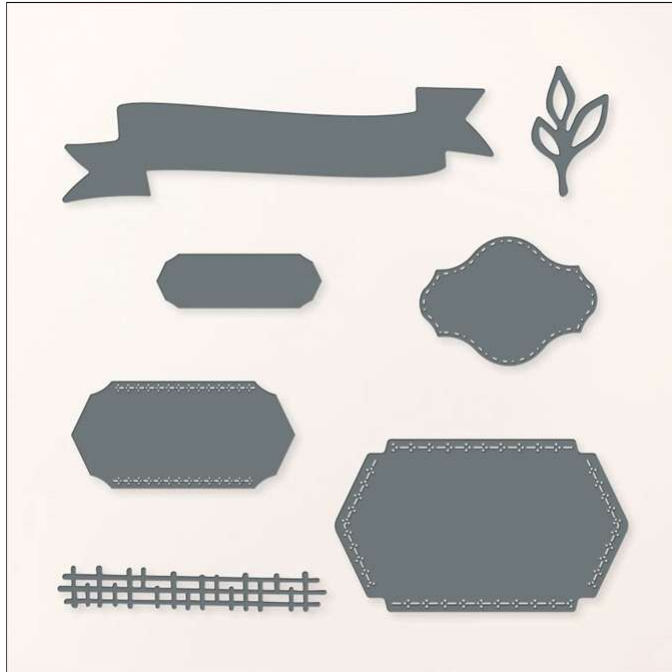

Dies
Mixed Labels Dies

Mixed Labels Dies
Tools • Stampin' Cut & Emboss • Dies

Set of 7 dies Largest die: 3 7/8" x 1 1/8" (9.8 x 2.9 cm)

Online Exclusive 164652

Collection: Mixed Media Florals Suite

Coordinates with: Mixed Labels