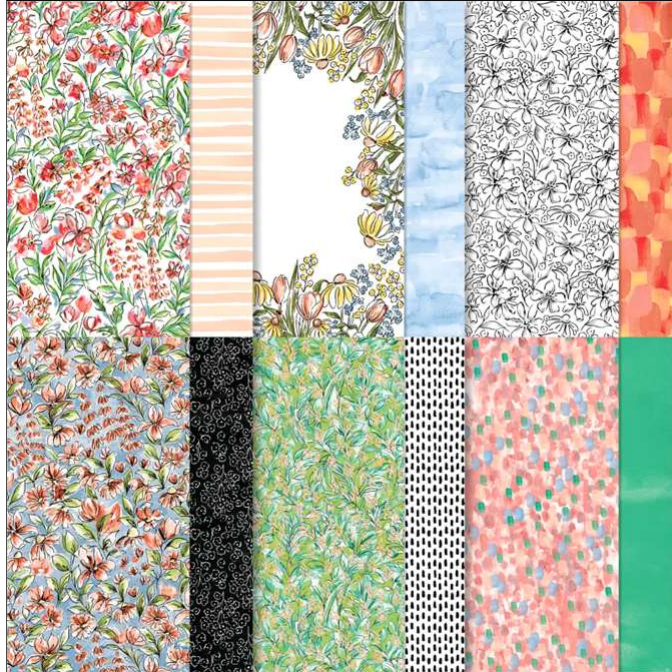

Designer Series Paper®
Mixed Media Florals
Designer Series Paper

Mixed Media Florals Designer Series Paper
Paper Basics • 12" x 12" (30.5 x 30.5 cm) • Designer Series Paper®

Set of 12 sheets 12" x 12" (30.5 x 30.5 cm), acid free, lignin free
Online Exclusive 164638

Collection: Mixed Media Florals Suite **Colors:** Basic Black, Boho Blue, Calypso Coral, Daffodil Delight, Flirty Flamingo, Granny Apple Green, Mossy Meadow, Petal Pink, Poppy Parade, Shy Shamrock

Online