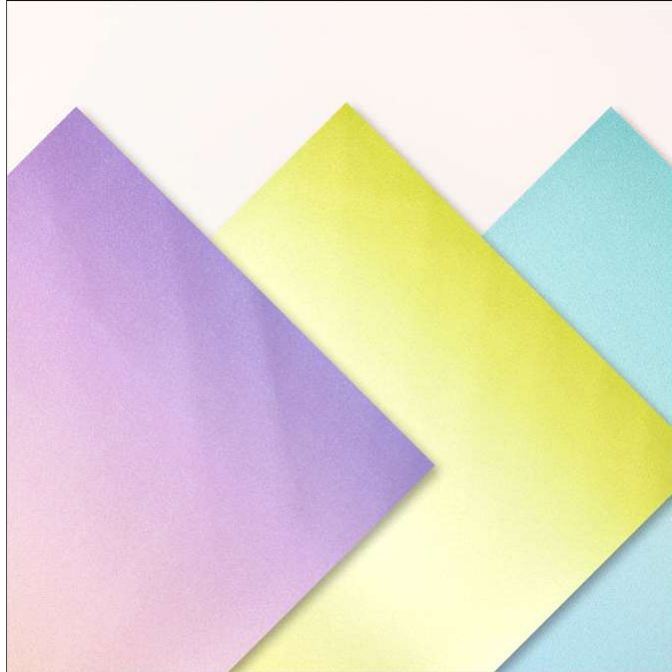

Glimmer
Pastel Ombre Glimmer Specialty Paper

Pastel Ombre Glimmer Specialty Paper
Paper Basics • 12" x 12" (30.5 x 30.5 cm) • Glimmer

Set of 6 sheets 12" x 12" (30.5 x 30.5 cm), 2 each of 3 colors

Online Exclusive 164851

Colors: Balmy Blue, Bubble Bath, Fresh Freesia, Highland Heather, Lemon Lime Twist, Lemon Lolly, Petal Pink, Pool Party, Soft Sea Foam

Insert created by Bev Adams, <http://BevAdams.com>, BevAdams@verizon.net Images from Stampin' Up!®