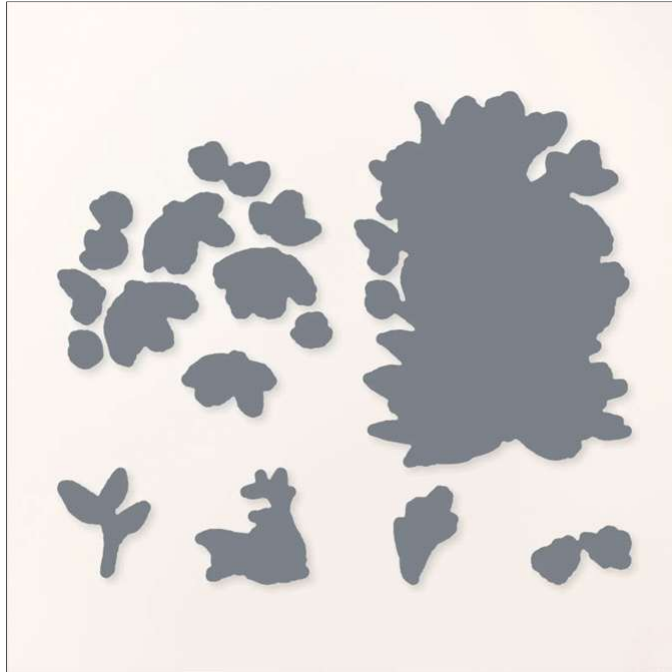

Dies
Pretty Petals Dies

Pretty Petals Dies
Tools • Mini Stampin' Cut & Emboss • Dies

Set of 6 dies Largest die: 2-5/16" x 3-1/16" (5.9 x 7.8 cm).

Online Exclusive 164868

Coordinates with: Pretty Petals

Insert created by Bev Adams, <http://BevAdams.com>, BevAdams@verizon.net Images from Stampin' Up!®