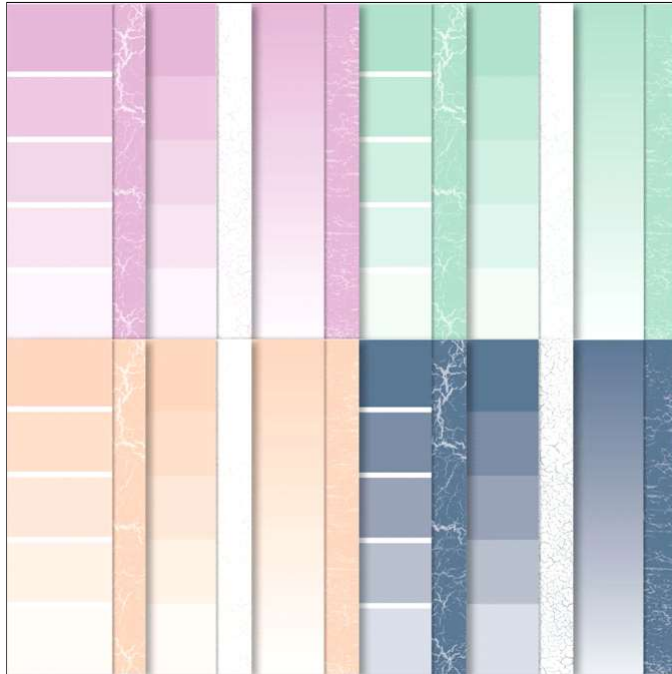

**Shades & Hues Designer Series Paper**  
Paper Basics • 6" x 6" (15.2 x 15.2 cm) • Designer Series Paper®

## Designer Series Paper® Shades & Hues Designer Series Paper

Set of 48 sheets    6" x 6" (15.2 x 15.2 cm)  
Online Exclusive    166260  
**Colors:** Fresh Freesia, Misty Moonlight, Petal Pink, Pool Party