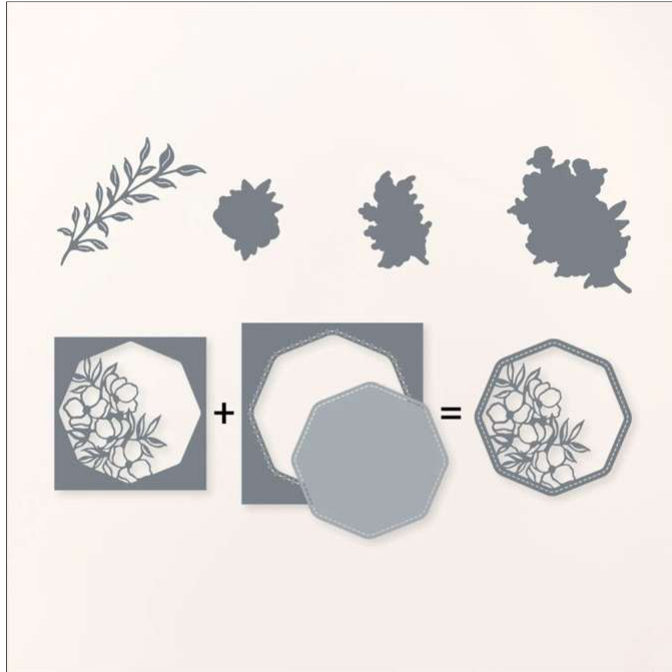

# Dies Memorable Blooms Dies

Memorable Blooms Dies  
Tools • Stampin' Cut & Emboss • Dies

Set of 6 dies Largest die: 3-1/2" x 3-1/2" (8.9 x 8.9 cm)

JA 25 Page 50 164825

**French:** Poinçons Éclosions Mémorables

**German:** Stanzenformen Wunderbare Blüten

**Coordinates with:** Memorable Blooms

Insert created by Bev Adams, <http://BevAdams.com>, [BevAdams@verizon.net](mailto:BevAdams@verizon.net) Images from Stampin' Up!®