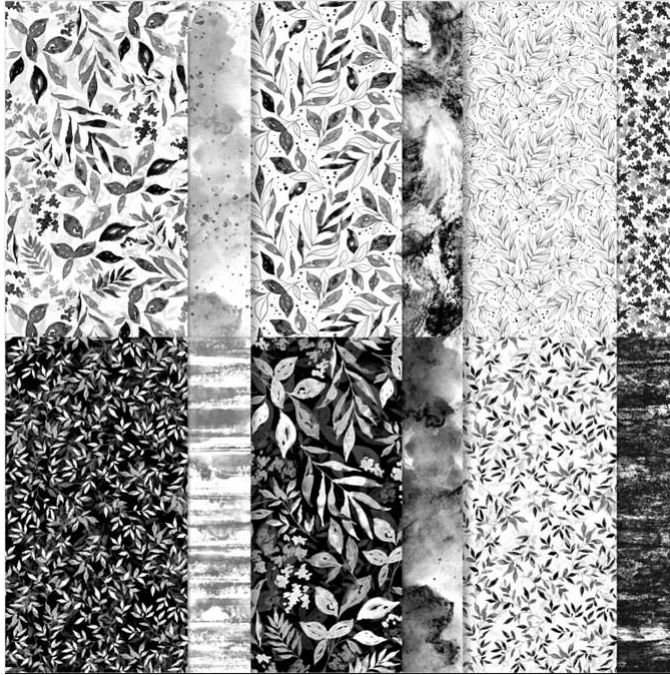

Designer Series Paper®  
**Botanical Textures**  
Designer Series Paper

**Botanical Textures Designer Series Paper**  
Paper Basics • 12" x 12" (30.5 x 30.5 cm) • Designer Series Paper®

Set of 12 sheets 2 each of 6 double-sided designs. Acid free, lignin free.  
3-3-25 Online Exclusives 165545

**French:** Papier De La Série Design Textures Botaniques

**German:** Designerpapier Pflanzen Und Texturen 165545

Insert created by Bev Adams, <http://BevAdams.com>, [BevAdams@verizon.net](mailto:BevAdams@verizon.net) Images from Stampin' Up!®