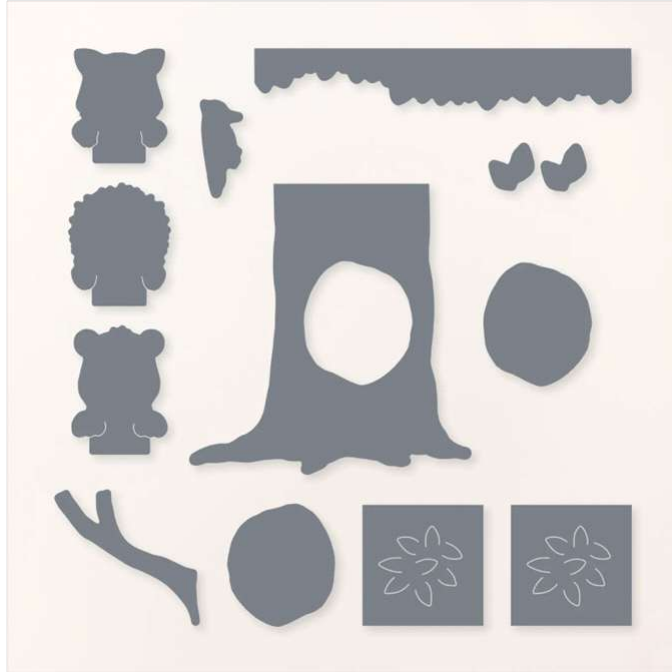

Dies Peekaboo Forest Dies

Peekaboo Forest Dies
Tools • Stampin' Cut & Emboss • Dies

Set of 11 dies Largest die 3 1/16" c 3 1/4" (7.8 x 8.3 cm)

3-3-25 Online Exclusives 165390

French: Poinçons Coucou La Forêt

German: Stanzformen Überraschung Aus Dem Wald

Coordinates with: Peekaboo Forest

Online

Insert created by Bev Adams, <http://BevAdams.com>, BevAdams@verizon.net Images from Stampin' Up!®